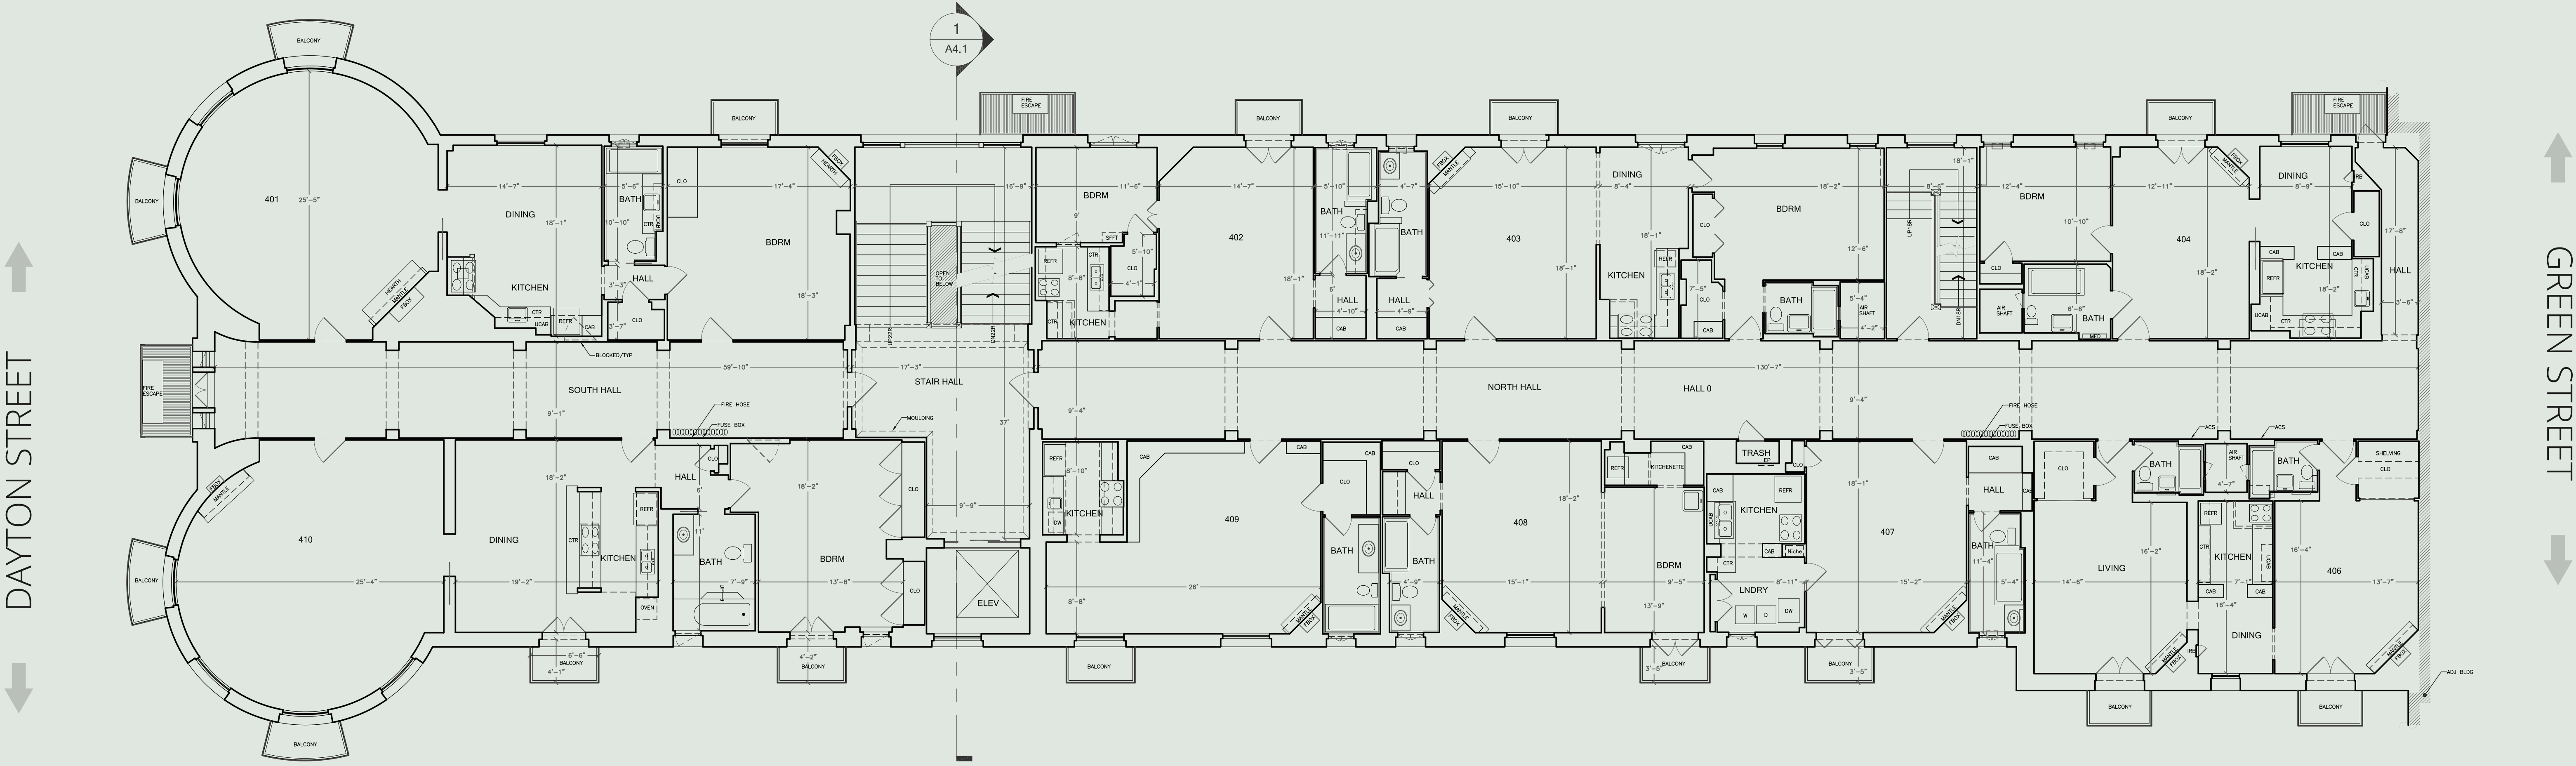

CASTLE GREEN

99 S. Raymond Avenue
Pasadena, C 91105A
626-793-0359

EXISTING LEVEL FOUR FLOOR PLAN
10663 SQFT FLOOR
334 SQFT EXTERIOR